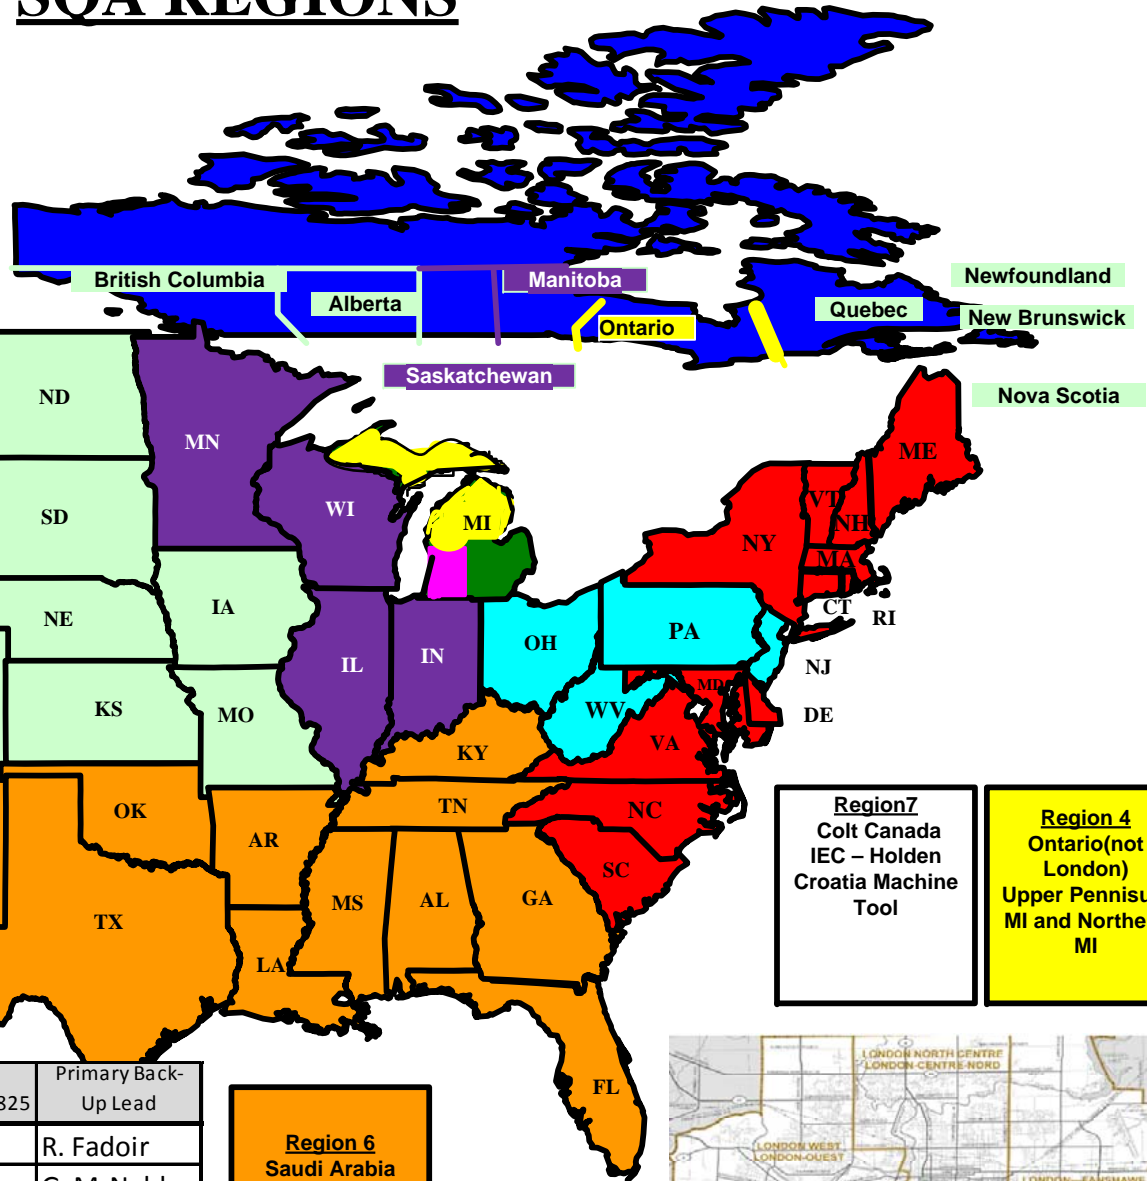

# SOA REGIONS

Reg 3 boundries are Jackson west/Grand Rapids south.  
 Reg 1 is Bay City south to Jackson East.

- Region 5**
- Australia
  - Belgium
  - Denmark
  - United Kingdom
  - France
  - Finland
  - Germany
  - Italy
  - Netherlands
  - Norway
  - Poland
  - Scotland
  - Spain
  - Switzerland
  - Taiwan

- Region 7**
- Colt Canada
  - IEC - Holden
  - Croatia Machine Tool

- Region 4**
- Ontario(not London)
  - Upper Pennisula MI and Northern MI

- Region 6**
- Saudi Arabia
  - Isreal
  - Mexico

Region	Lead	email @gdls.com	Cell Phone #	Phone 586 825	Primary Back-Up Lead
1	Tim McNabb	mcnabbtp	586-854-5038	7120	R. Fadoir
2	Dana Pastor	pastorp	586-533-7574	5818	G. McNabb
3	Connie Shellnut	shellnut	586-215-9727	4621	D. Pastor
4	Steve Willey	willeys	586-215-1058	5436	T. Frankovic
5	Rich Fadoir	fadoirr	586-864-5384	4753	T. McNabb
6	Fred Kelly	kellyf	586-864-5983	7509	C. Martz
7	Ted Frankovic	frankovi	519-619-9592	519.964. 5900 x6583	S. Willey
8	George McNabb	mcnabbg	586-864-5982	4579	D. Pastor
9	Craig Martz	martzc	586-615-8927	7723	F. Kelly