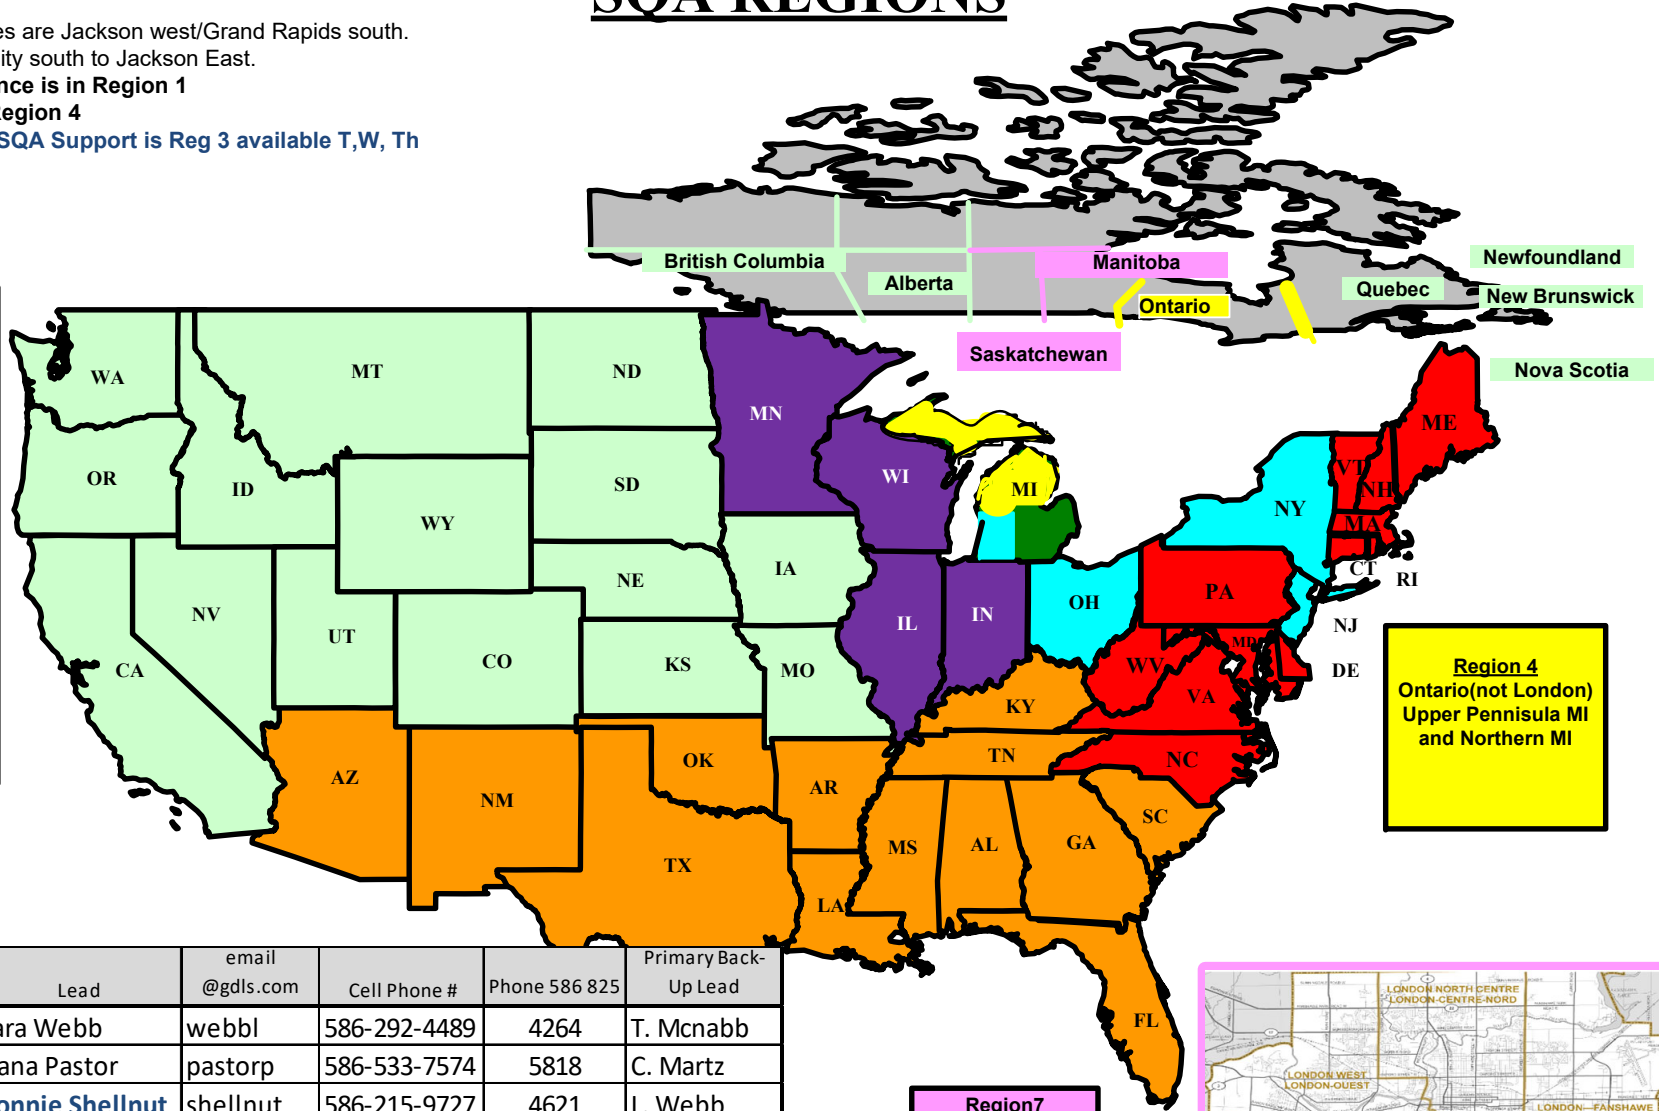

SOA REGIONS

Reg 2 boundaries are Jackson west/Grand Rapids south.
 Reg 1 is Bay City south to Jackson East.
Loc Performance is in Region 1
Lanzen is in Region 4
Sterling Hts / SQA Support is Reg 3 available T,W, Th

- Region 5**
 Australia
 Belgium
 Denmark
 United Kingdom
 France
 Finland
 Germany
 India
 Israel
 Italy
 Netherlands
 Norway
 Poland
 Saudi Arabia
 Scotland
 Spain
 Switzerland
 Taiwan
 Turkey

Region 4
 Ontario(not London)
 Upper Pennisula MI
 and Northern MI