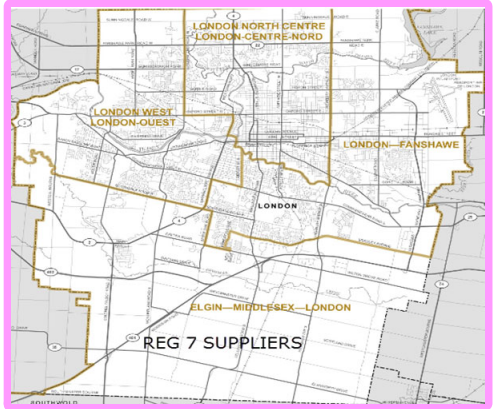

Region	Lead	email @glds.com	Cell Phone #	Phone 586 825	Primary Back-Up Lead
1	Lara Webb	webbl	586-292-4489	4264	T. Mcnabb
2	Dana Pastor	pastorp	586-533-7574	5818	C. Martz
SHC/3	Connie Shellnut	shellnut	586-215-9727	4621	L. Webb
4	Steve Willey	willeys	586-215-1058	5436	A. Draca
5	Rich Fadoir	fadoirr	586-864-5384	4753	L. Webb
6	Tim Mcnabb	mcnabtp	586-854-5038	7120	P. Lareau
7	Aleks Draca	dracaa1	519-673-7774	519.964. 5900 x6 107	S. Willey
8	J. Patrick Lareau	lareauj	586-201-0146	5007	R. Fadoir
9	Craig Martz	martzc	586-615-8927	7723	D. Pastor