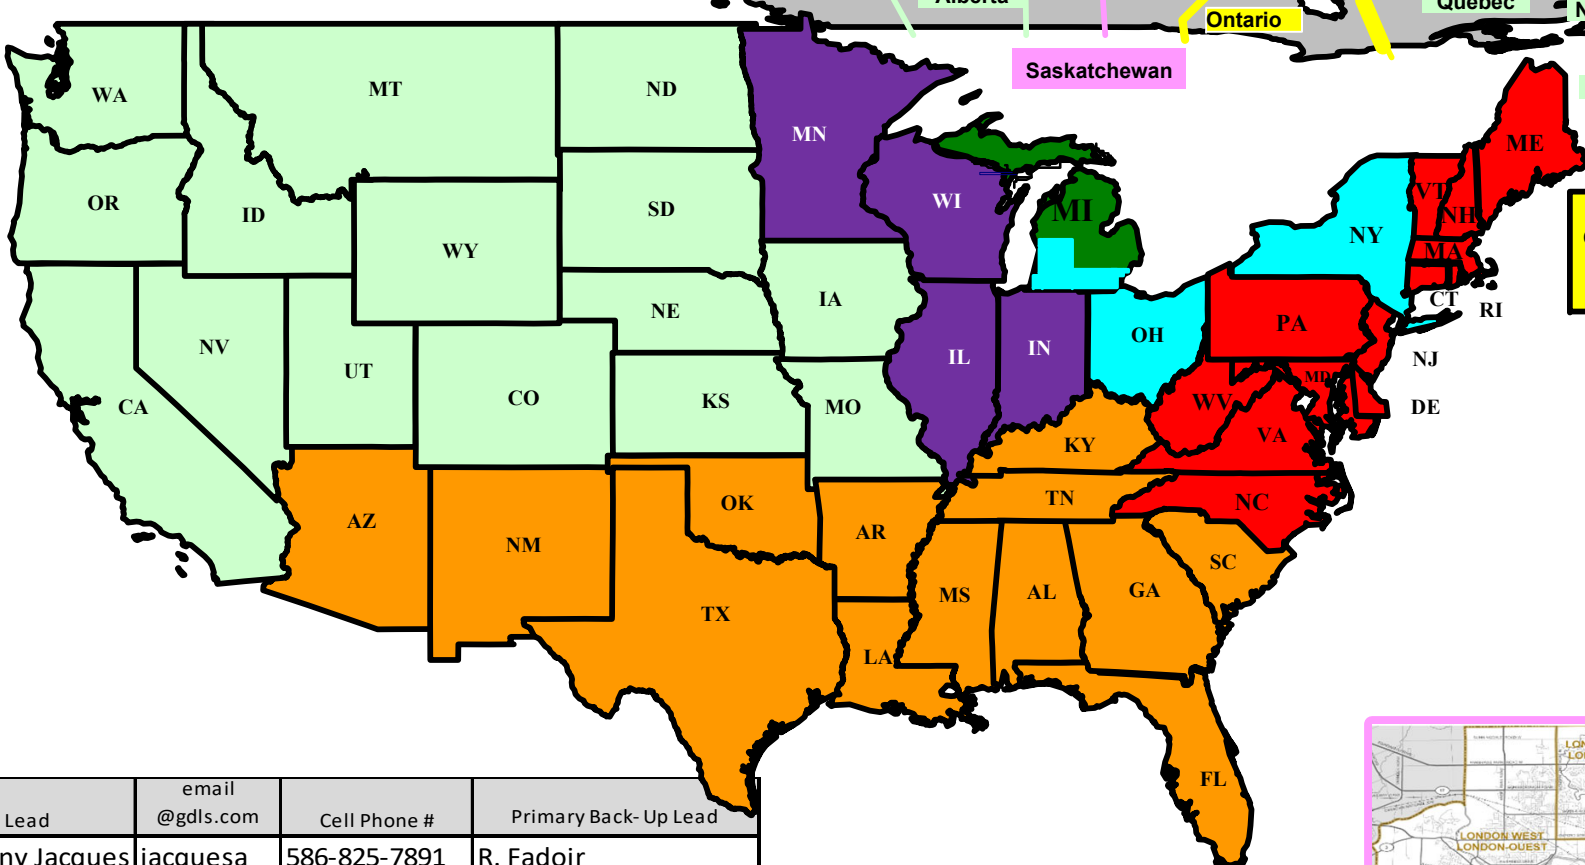

SQA REGIONS

Reg 2 boundries for MI is Grand Rapids south/
Wayne/Washtenaw south
Sterling Hts / SQA Support is Reg 3

- Region 5**
- Austria
 - Australia
 - Belgium
 - Denmark
 - United Kingdom
 - France
 - Finland
 - Germany
 - Israel
 - Netherlands
 - Norway
 - Poland
 - Puerto Rico
 - Saudi Arabia
 - Slovakia
 - Sweden
 - Taiwan
 - Turkey

- Region 4**
- Ontario(not London)

- Region 7**
- Colt Canada
 - Mexico
 - Manitoba
 - Saskatchewan & Suppliers in London ON

| Region | Lead | email @gdls.com | Cell Phone # | Primary Back- Up Lead |
|--------|-------------------|-----------------|--------------|-----------------------|
| 1 | Anthony Jacques | jacquesa | 586-825-7891 | R. Fadoir |
| 2 | Dana Pastor | pastorp | 586-533-7574 | L. Webb / C. Shellnut |
| SHC/3 | L. Webb | webbl | 586-292-4489 | D. Pastor |
| 4 | Dan Smith | smithd16 | 586-929-2628 | A. Draca |
| 5 | Rich Fadoir | fadoirr | 586-864-5384 | A. Jacques |
| 6 | Tim McNabb | mcnabbtp | 586-854-5038 | P. Lareau |
| 7 | Aleks Draca | dracaa1 | 519-673-7774 | D. Smith |
| 8 | J. Patrick Lareau | lareauj | 586-201-0146 | T. McNabb |
| 9 | Craig Martz | martzc | 586-615-8927 | L. Webb |