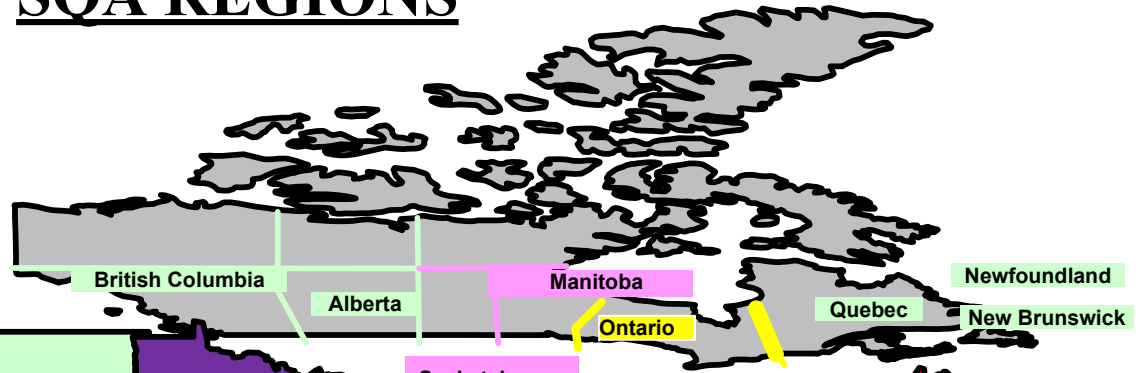

SQA REGIONS

Reg 2 boundries for MI is Grand Rapids south/
Wayne/Washtenaw south
Sterling Hts / SQA Support is Reg 3

- Region 5**
- Austria
 - Australia
 - Belgium
 - Denmark
 - United Kingdom
 - France
 - Finland
 - Germany
 - Israel
 - Netherlands
 - Norway
 - Poland
 - Puerto Rico
 - Saudi Arabia
 - Slovakia
 - Sweden
 - Taiwan
 - Turkey